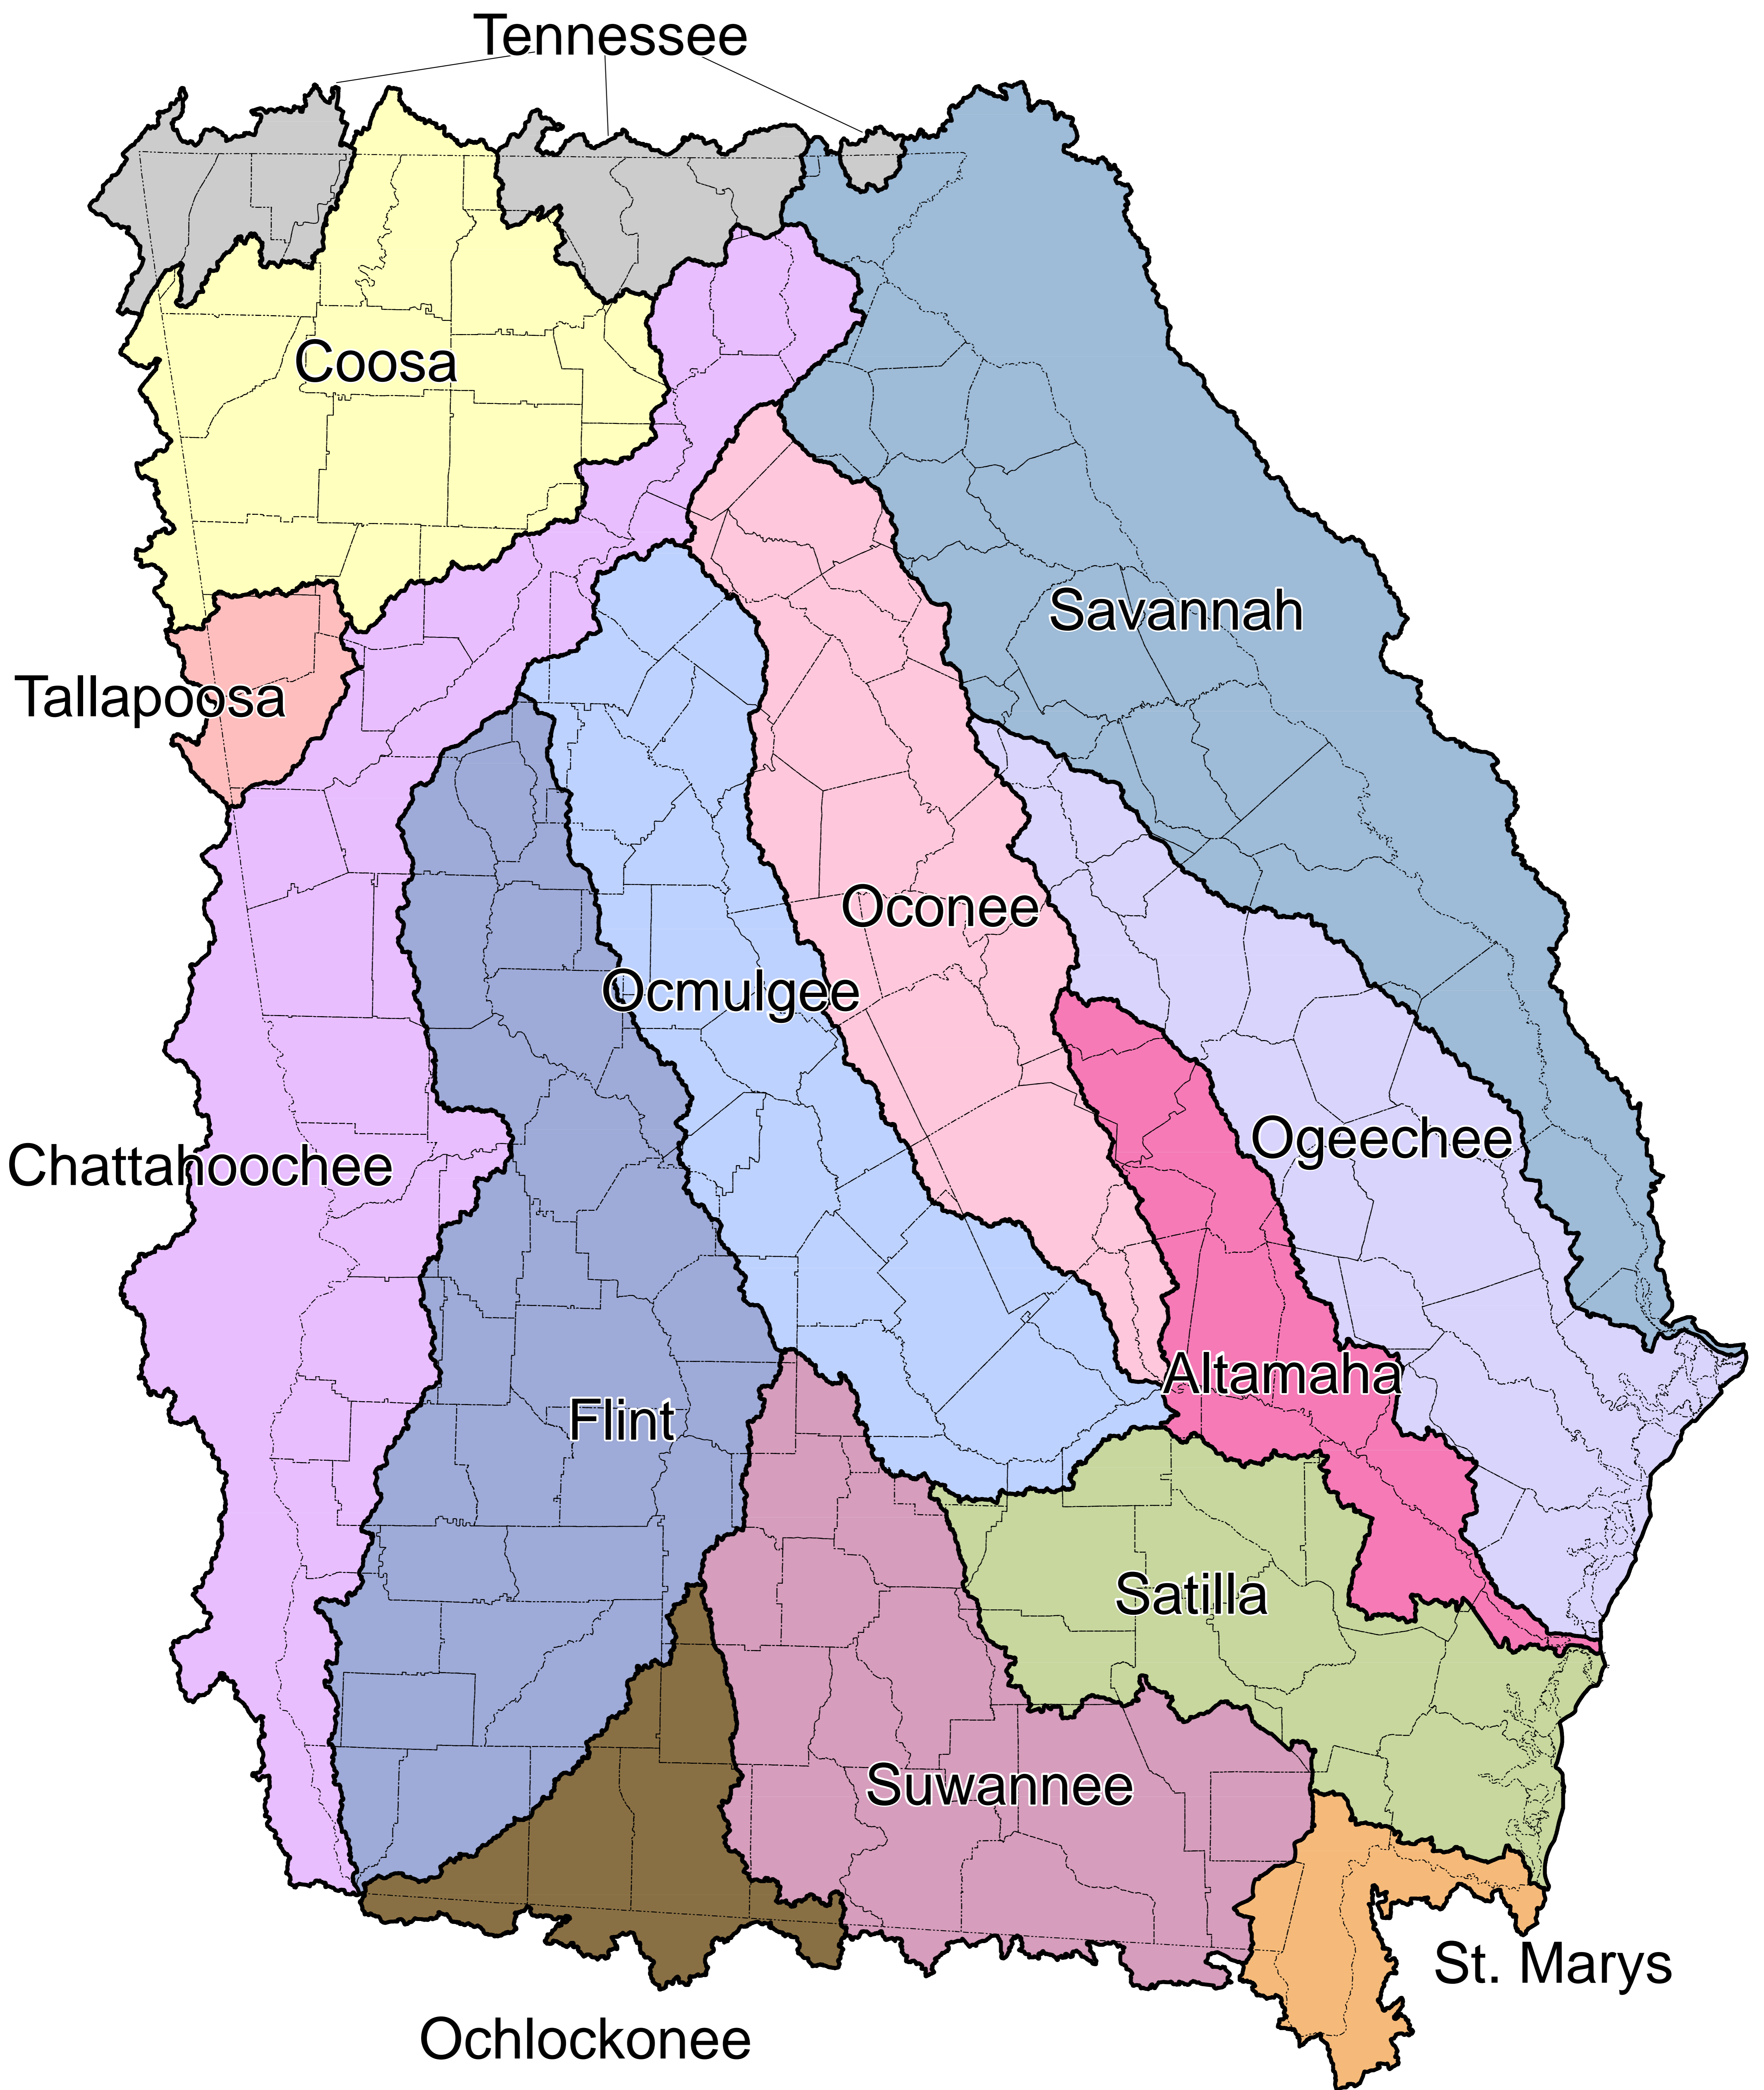

River Basins Of Georgia

0 5 10 20 30 40 Miles